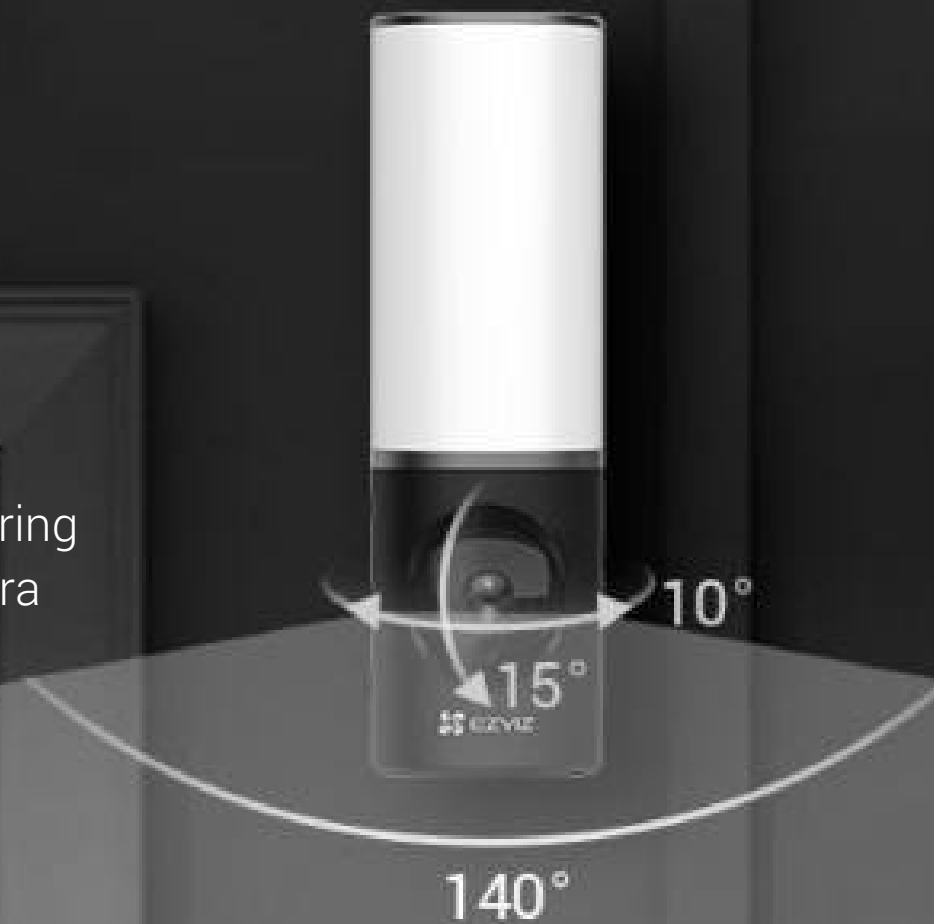

LC3

Smart Security Wall-Light Camera

A two-in-one for smart lighting and advanced security.

The LC3 is an innovative integration of a brightness-adjustable floodlight and a powerful 4MP security camera, which enhances your home safety at all levels – even at night. Doubling as a sleek wall lamp, the LC3 fits into any household to light up dark places with remote smart controls. A security camera at its core, the LC3 features AI-powered person detection, active defense, and two-way communication to effectively watch over outdoor spaces such as patios, hallways, courtyards, and more.

*The color night vision mode will be enabled when the LC3 light is at the highest brightness.

AI-powered person detection for alerts that matter.

With a built-in deep learning AI chip, the LC3 can detect and differentiate human shapes from other moving objects in real time, improving alarm accuracy and sending you push notifications only when necessary.

24/7 protection all around your property.

A camera and alarm in one, the LC3 will automatically set off a loud 100-dB siren and flash spotlights upon detection of suspicious trespassers, making it a vigilant guard for home protection.

Adjustable camera angle for optimal coverage.

The LC3 has been expertly designed with a wide field-of-view – up to 140 degrees horizontally and 157 degrees diagonally. This feature reduces blind spots in monitoring and provides extra flexibility for camera setup. Manually rotate and direct the camera with your preferred viewing angle for maximum coverage.