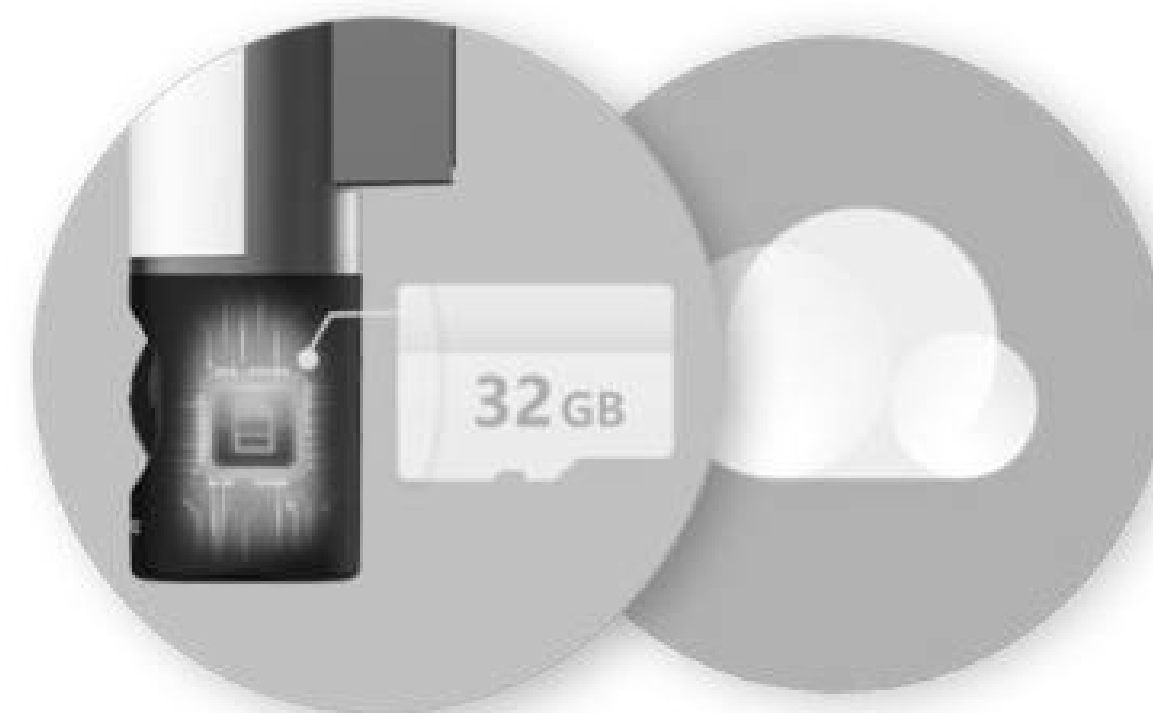

Built-in 32 GB eMMC Storage

Supports EZVIZ CloudPlay Storage*